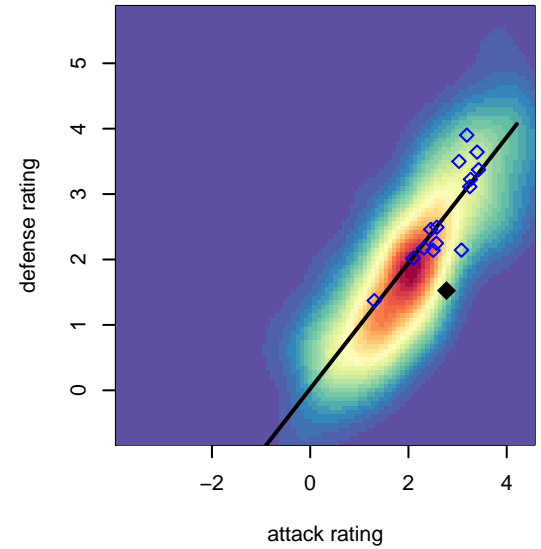

# FC Nova -Unk G00

FC Nova SC  
 Boise, ID  
 G00 total strength=1420  
 attack=16.01 defense=4.59

alt names used:  
 FC Nova  
 FC Nova (ID) (SC)

Venues played:  
 2015 Far West Regionals U14  
 2015 FWRL G00

**FC Nova -Unk G00**  
 Dots are actual minus expected GF (blue circles) and GA (red triangles).  
 Blue line is smoothed change in attack strength. Red is smoothed change in defense strength.

**attack and defense variance (black dot)  
relative to other teams  
and top 10 in region**

**attack and defense rating  
relative to others at age  
and all opponents in last 13 months**

**attack and defense rating  
relative to others at age  
and all opponents in last 13 months**

**Performance relative to 13 month average**

**Performance relative to 13 month average**

Distribution of opponents  
 Red = Lose zone, Blue = Win zone, Green = Even  
 Black line separates win/lose zones

lot. A=Neither has attack advantage, B=Opponent has both attack and defense advantage, C=Opponent has both attack and defense disadvantage, D=Both have