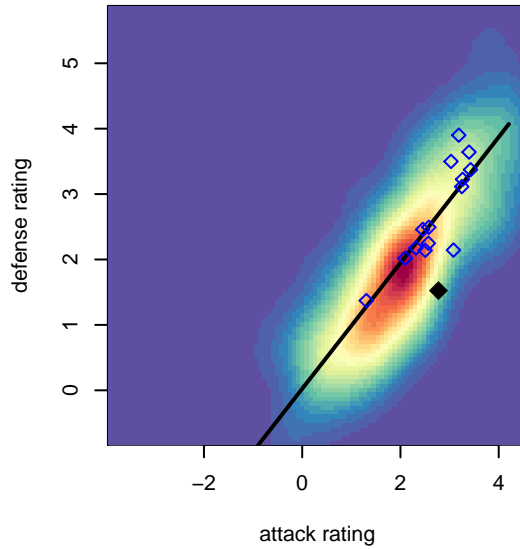

# FC Nova -Unk G00

FC Nova SC  
 Boise, ID  
 G00 total strength=1420  
 attack=16.01 defense=4.59

alt names used:  
 FC Nova  
 FC Nova (ID) (SC)

Venues played:  
 2015 Far West Regionals U14  
 2015 FWRL G00

**FC Nova -Unk G00**  
 Dots are actual minus expected GF (blue circles) and GA (red triangles).  
 Blue line is smoothed change in attack strength. Red is smoothed change in defense strength.

**attack and defense variance (black dot)  
relative to other teams  
and top 10 in region**

**attack and defense rating  
relative to others at age  
and all opponents in last 13 months**

**attack and defense rating  
relative to others at age  
and all opponents in last 13 months**

**Performance relative to 13 month average**

**Performance relative to 13 month average**

Distribution of opponents  
 Red = Lose zone, Blue = Win zone, Green = Even  
 Black line separates win/lose zones

lot. A=Neither has attack advantage, B=Opponent has both attack and defense advantage, C=Opponent has both attack and defense disadvantage, D=Both have