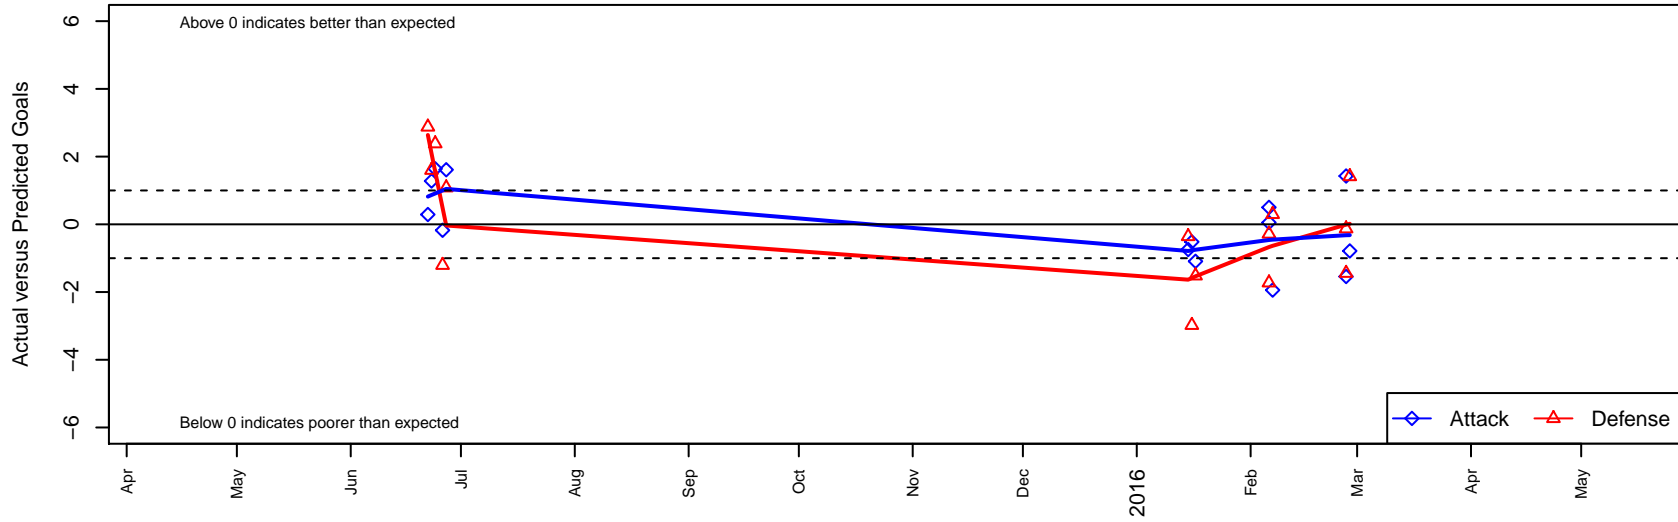

# FC Nova -Unk G00

FC Nova SC  
 Boise, ID  
 G00 total strength=1420  
 attack=16.01 defense=4.59

alt names used:  
 FC Nova  
 FC Nova (ID) (SC)

Venues played:  
 2015 Far West Regionals U14  
 2015 FWRL G00

**FC Nova -Unk G00**  
 Dots are actual minus expected GF (blue circles) and GA (red triangles).  
 Blue line is smoothed change in attack strength. Red is smoothed change in defense strength.

**attack and defense variance (black dot)  
relative to other teams  
and top 10 in region**

**attack and defense rating  
relative to others at age  
and all opponents in last 13 months**

**attack and defense rating  
relative to others at age  
and all opponents in last 13 months**

**Performance relative to 13 month average**

**Performance relative to 13 month average**

Distribution of opponents  
 Red = Lose zone, Blue = Win zone, Green = Even  
 Black line separates win/lose zones

lot. A=Neither has attack advantage, B=Opponent has both attack and defense advantage, C=Opponent has both attack and defense disadvantage, D=Both have