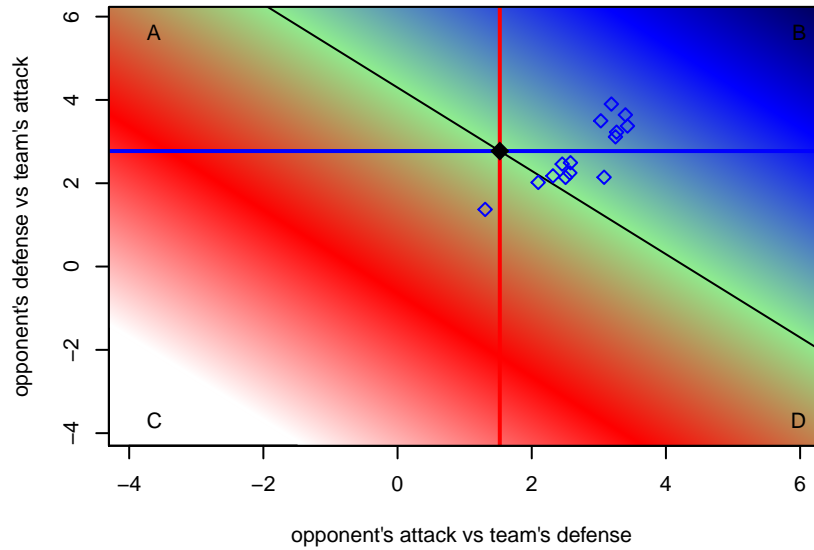

**FC Nova -Unk G00**  
 Dots are actual minus expected GF (blue circles) and GA (red triangles).  
 Blue line is smoothed change in attack strength. Red is smoothed change in defense strength.

**attack and defense variance (black dot)  
relative to other teams  
and top 10 in region**

**attack and defense rating  
relative to others at age  
and all opponents in last 13 months**

**attack and defense rating  
relative to others at age  
and all opponents in last 13 months**

**Performance relative to 13 month average**

**Performance relative to 13 month average**

Distribution of opponents  
 Red = Lose zone, Blue = Win zone, Green = Even  
 Black line separates win/lose zones

lot. A=Neither has attack advantage, B=Opponent has both attack and defense advantage, C=Opponent has both attack and defense disadvantage, D=Both have